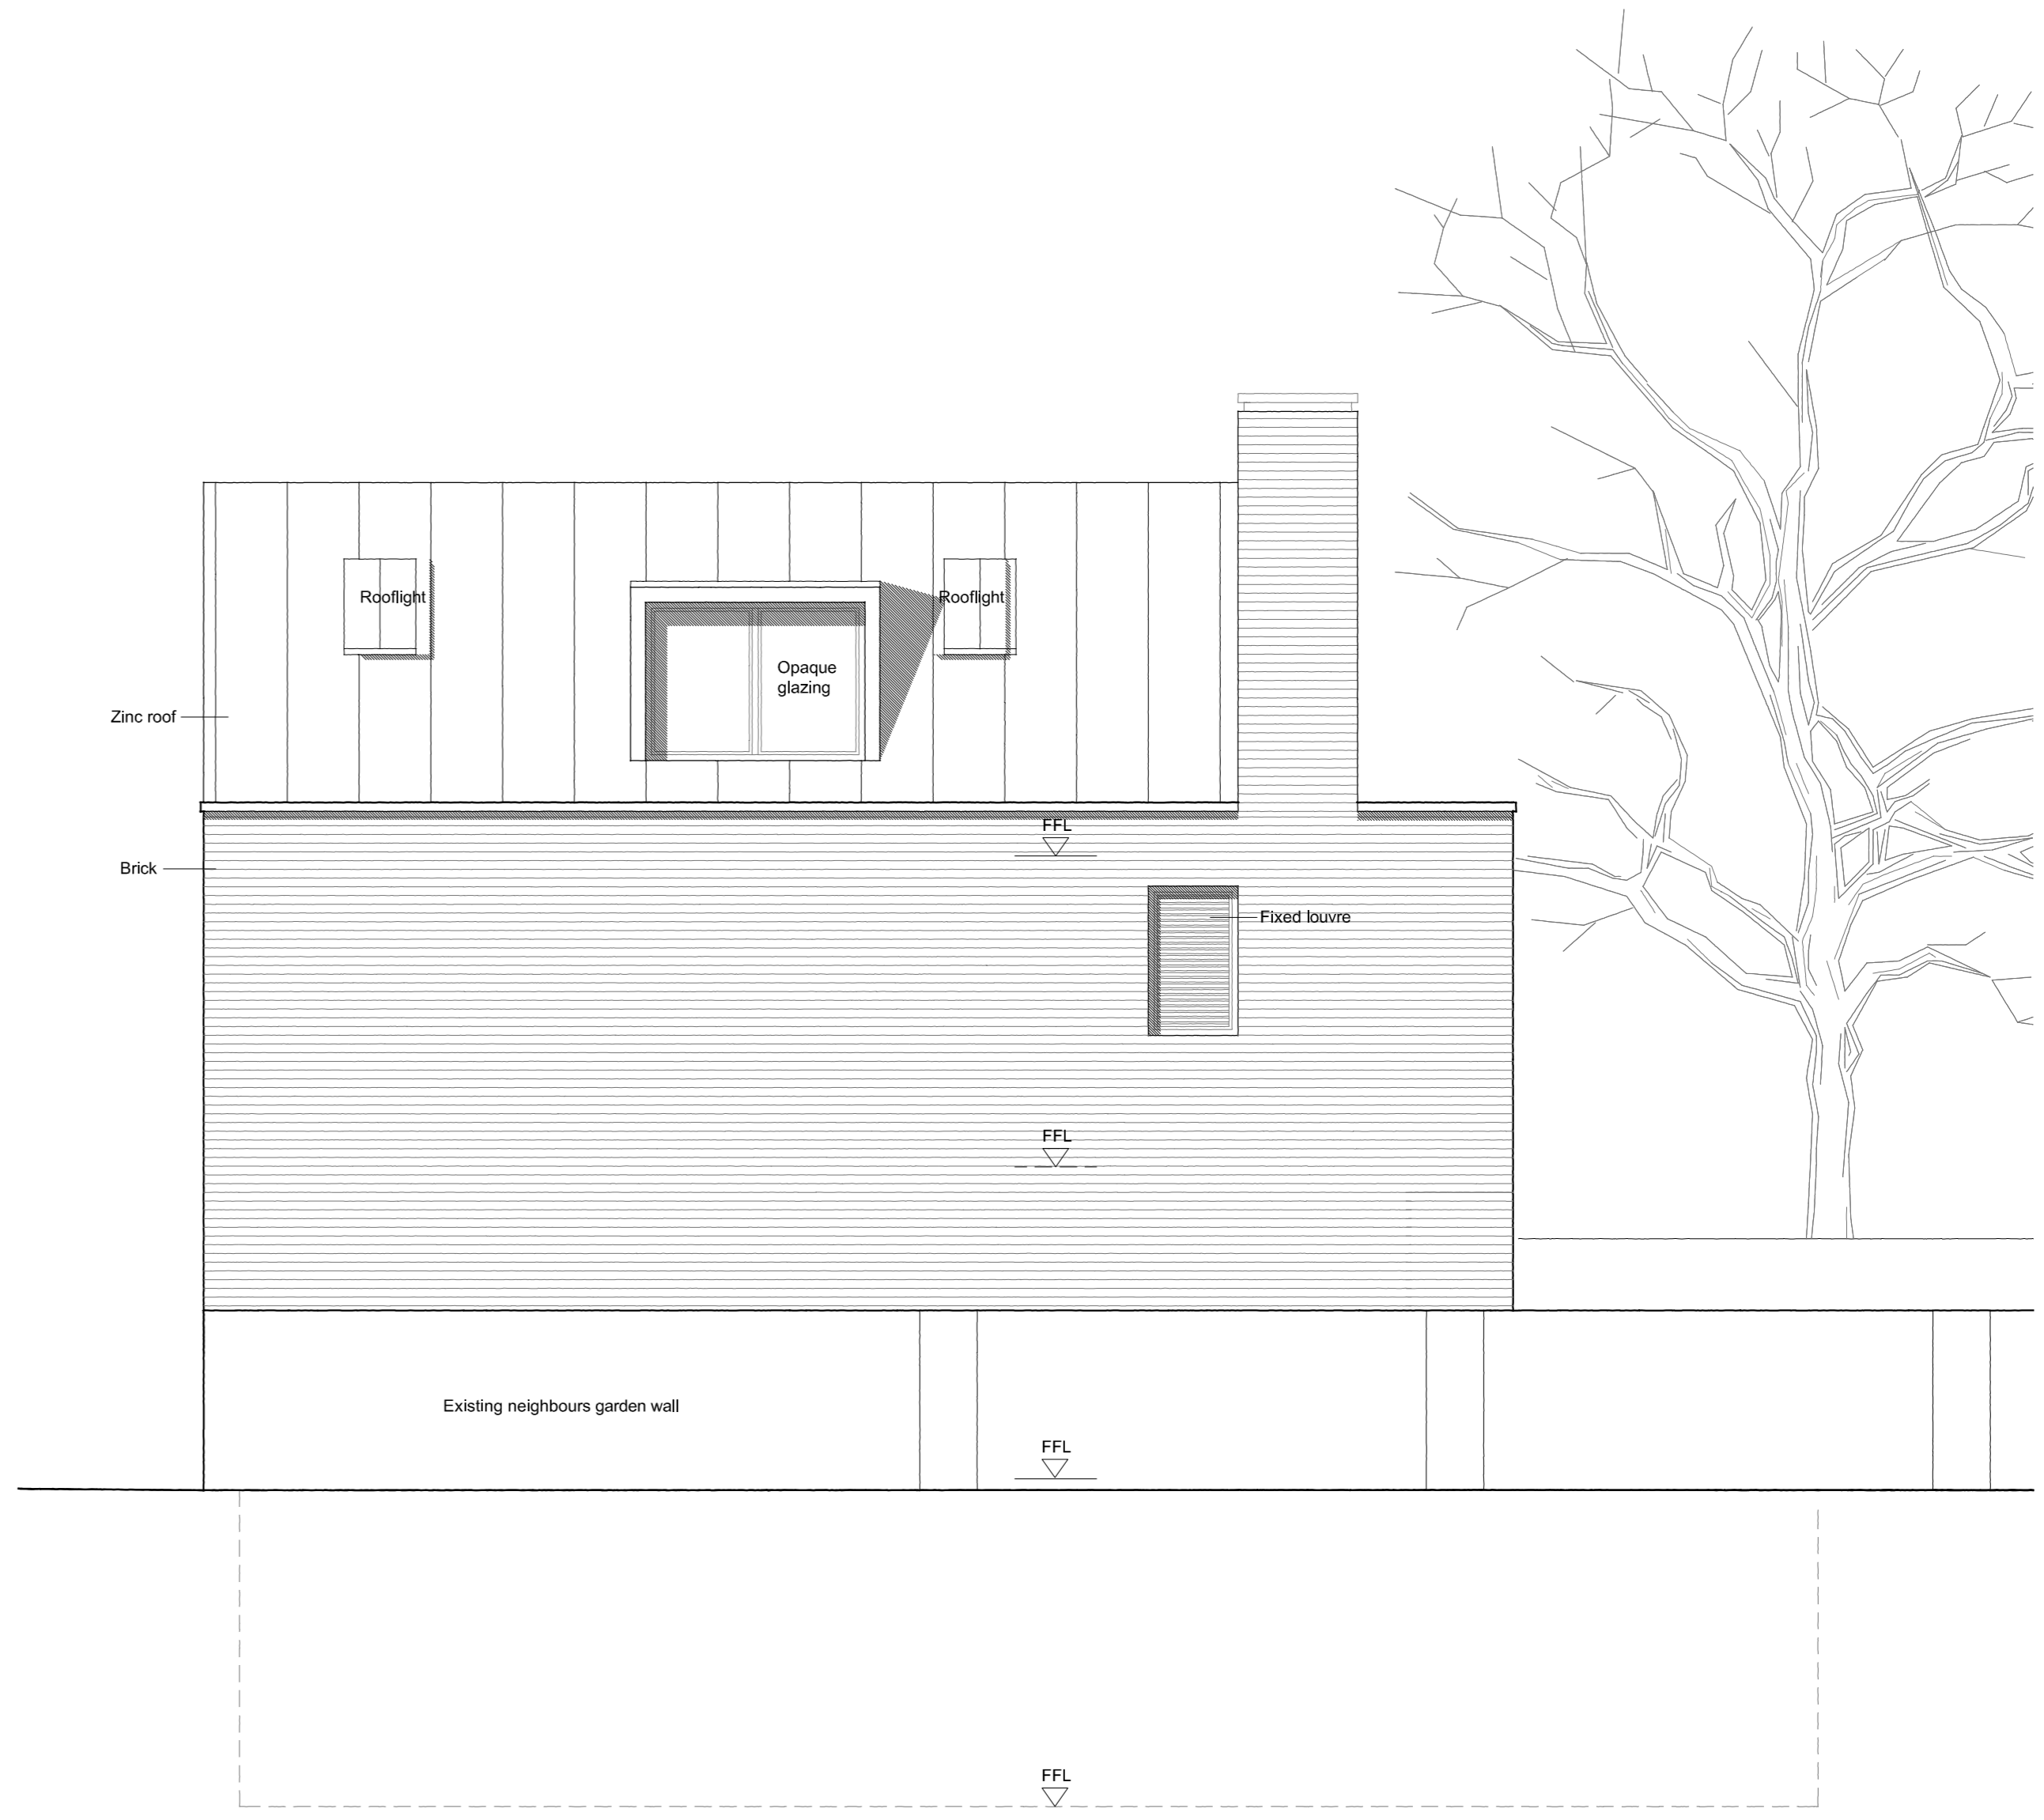

South Elevation SCALE 1-50@A2

West Elevation SCALE 1-50@A2

toni moses design 47 High Street, Hinxtton, Saffron Walden, CB10 1QY t 01799530064 e toni@tonimosesdesign.com	TITLE	DWG NO.	DATE.	SCALE
	South & West Elevations	199-LA-05	30-01-13	1-50@A2
	ADDRESS Land to the rear of 115 Chesterton Road. Cambridge			